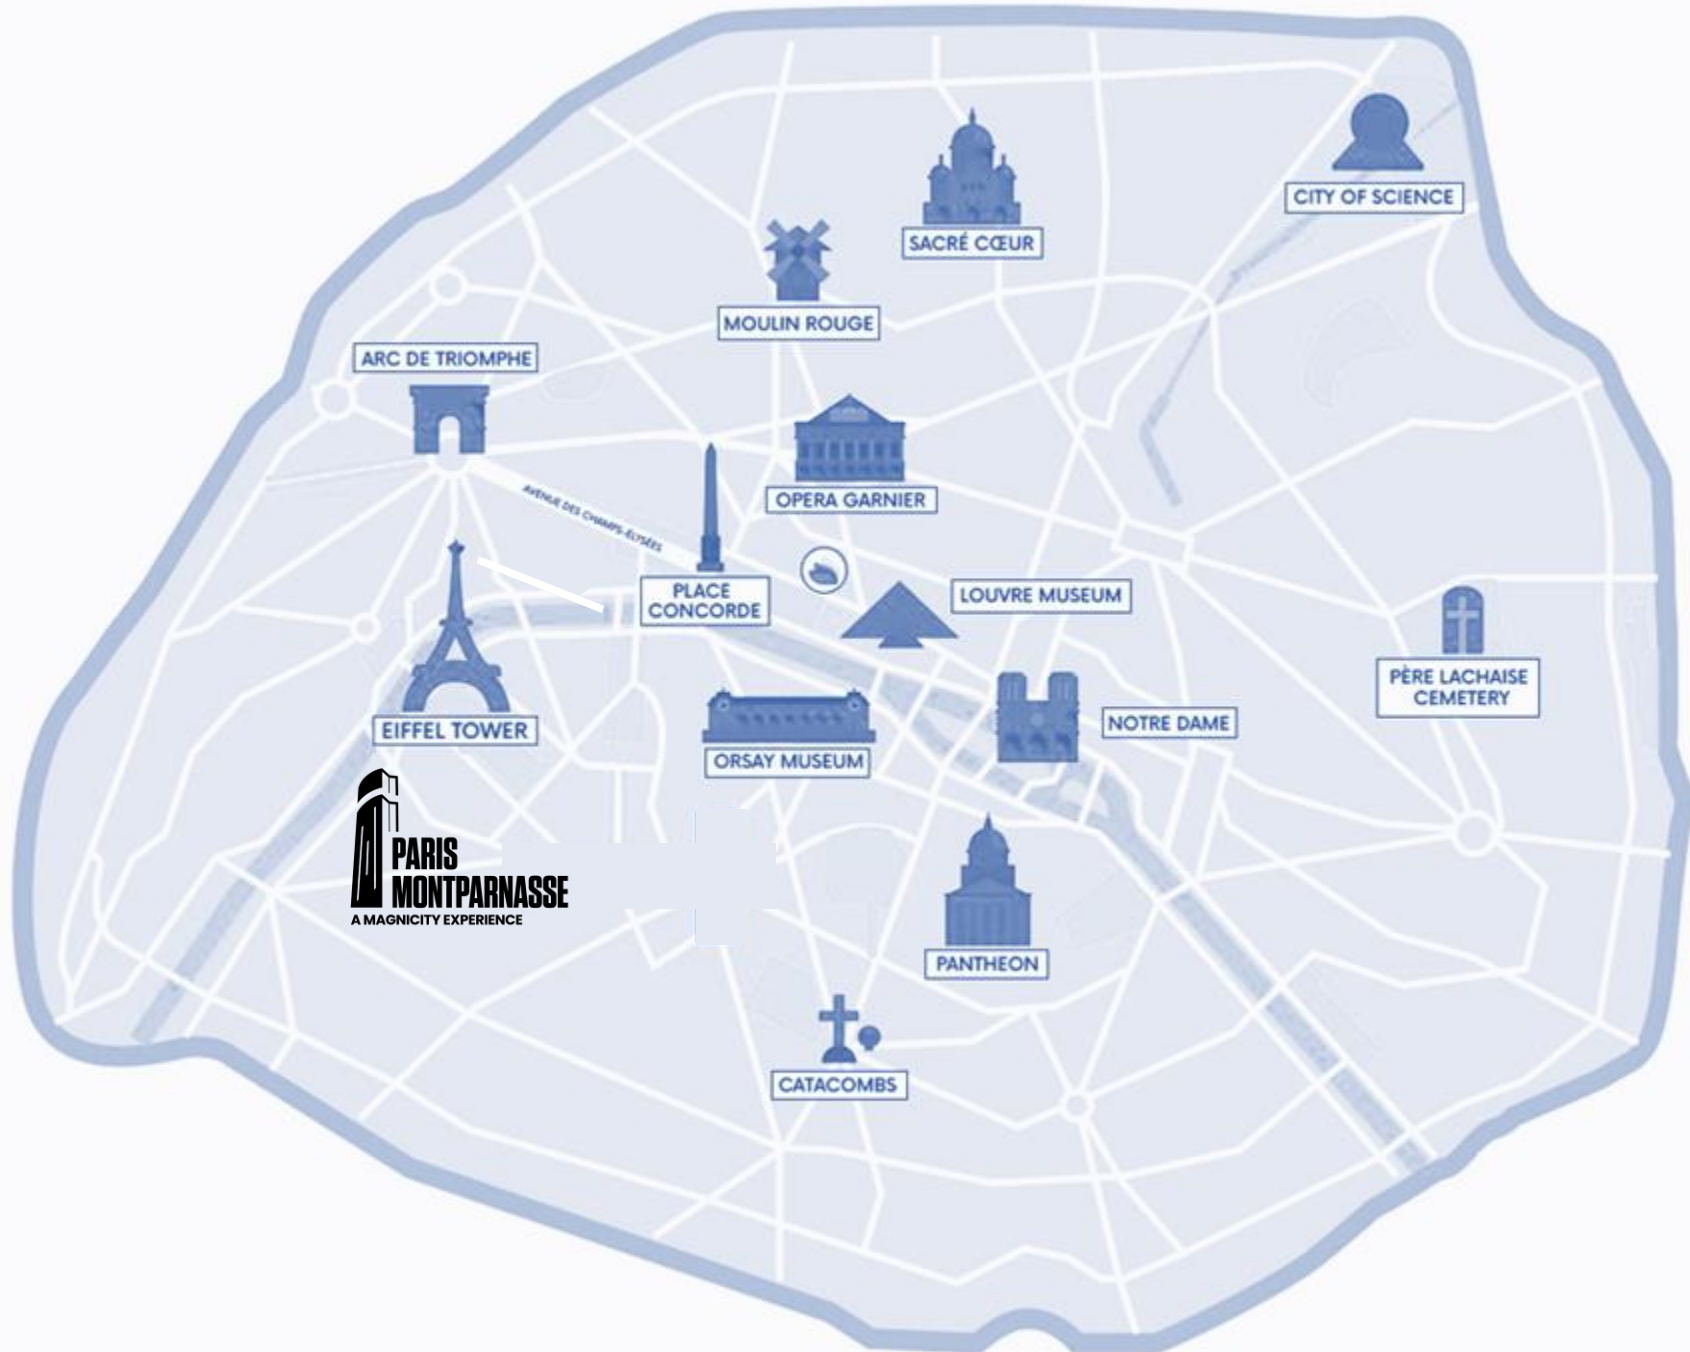

(Over, Down, Direction)

ARC (10, 8, SE)

BRANLY (15,2,S)

CHAMPS (5,4,SE)

ECOLE (5,10,W)

EIFFEL (12,9,W)

ELYSEES (1,8,E)

LISA (2,5,NE)

MILITAIRE (9,14,W)

MONA (13,9,N)

NAPOLEON (7,10,NE)

POMPIDOU (9,8,N)

QUAI (9,13,NW)

TOUR (1,6,E)

TRIOMPHE (8,8,NW)

 **PARIS
MONTPARNASSE**
A MAGNICITY EXPERIENCE

TOUR MONTPARNASSE

33 avenue du Maine, 75015 Paris

Metro lines 4, 6, 12, 13,
Station: Montparnasse-Bienvenüe

tourmontparnasse56.com